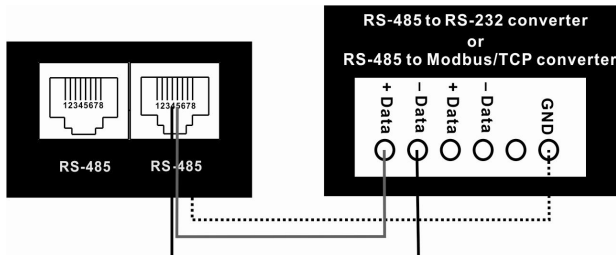

4.3 RS-485 Resistance Configuration

| Function | Bit # | Setting | Meaning |
|----------------------|-------|---------|------------------|
| Push up resistance | # 6 | ON | Enable (Default) |
| | | OFF | Disable |
| Push down resistance | # 7 | ON | Enable (Default) |
| | | OFF | Disable |
| Terminate resistance | # 8 | ON | Enable (Default) |
| | | OFF | Disable |

4.4 Interface Configuration

RS-485 Pin Configuration

| Pin | Function |
|-----|------------|
| 4 | RS-485 - B |
| 5 | RS-485 - A |
| 8 | GND |

4.5 Connection

First, please use one RS485 to RS 232 converter or RS-485 to Modbus/TCP converter as media converter between Modbus card and computer. Please follow below chart for wiring connection between RJ45 and media converter:

Wiring connection between RJ45 and media converter

Then, follow below diagram to connect personal computer:

Using RS-485 to RS-232 converter

Use RS-485 to Modbus/TCP converter

5. Multiple Monitoring

One modbus card only can be used in one UPS at the same time. When each UPS installed with one modbus card, up to 31 UPSs can be monitored from one computer.

SW2 Setting

End-of-line Device

| Bit # | Setting | Meaning |
|-------|---------|---------|
| # 6 | ON | Enable |
| # 7 | ON | Enable |
| # 8 | ON | Enable |

Intermediate Device

| Bit # | Setting | Meaning |
|-------|---------|---------|
| # 6 | ON | Enable |
| # 7 | ON | Enable |
| # 8 | OFF | Disable |