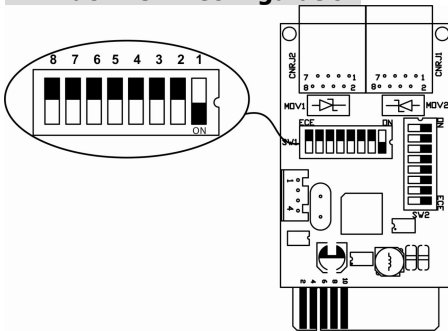

Special Precautions

- If the card must be stored prior to installation; storage must be in a dry place
- The admissible storage temperature range is from -10°C to +70°C.

1. Product Overview

- ❶ RS-485 port
- ❷ Golden finger
- ❸ Address switch
- ❹ Communication setting
- ❺ Resistance switch

2. Product Introduction

The Modbus card provides UPS and PV inverter systems with the functionality of communication with PCs through MODBUS protocol:

- Implements MODBUS RTU protocol
- Provides MODBUS functions including read Holding Registers and write Registers.
- Provides RS485 interface
- Provides surge protection

3. Installation and Operation

Follow below steps to install and use this modbus card:

1. Configure Modbus ID (Refer to section 4.1 for the details)
2. Configure communication format (Refer to section 4.2 for the details)
3. Insert this modbus card into intelligent slot
4. Connect modbus card to computer with RJ45 cable, and it is not necessary to turn the UPS or PV inverter off. (Refer to section 4.5 for the details)

4. Configuration

4.1 Machine ID Configuration

There are eight bits to present ID of each card. Use SW1 to set machine ID. From left to right, it's 8 to 1. As shown, when the switch is pushed down, the bit is set to "one". Otherwise, the bit is set as zero. The ID of modbus card is set to 0x01 as chart. Please check appendix for detailed ID no. and SW1 setting.