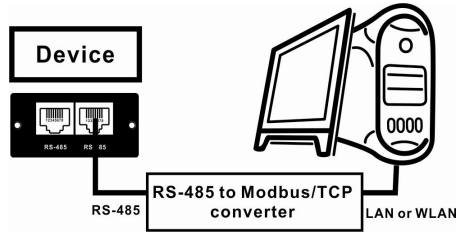

4.3 RS-485 Resistance Configuration

| Function | Bit # | Setting | Meaning |
|----------------------|-------|---------|------------------|
| Push up resistance | # 6 | ON | Enable (Default) |
| | | OFF | Disable |
| Push down resistance | # 7 | ON | Enable (Default) |
| | | OFF | Disable |
| Terminate resistance | # 8 | ON | Enable (Default) |
| | | OFF | Disable |

4.4 Interface Configuration

RS-485 Pin Configuration

| Pin | Function |
|-----|------------|
| 4 | RS-485 - B |
| 5 | RS-485 - A |
| 8 | GND |

4.5 Connection

First, please use one RS485 to RS 232 converter or RS-485 to Modbus/TCP converter as media converter between Modbus card and computer. Please follow below chart for wiring connection between RJ45 and media converter:

Wiring connection between RJ45 and media converter

Then, follow below diagram to connect personal computer:

Using RS-485 to RS-232 converter

Use RS-485 to Modbus/TCP converter

5. Multiple Monitoring

One modbus card only can be used in one UPS at the same time. When each UPS installed with one modbus card, up to 31 UPSs can be monitored from one computer.

SW2 Setting

End-of-line Device

| Bit # | Setting | Meaning |
|-------|---------|---------|
| # 6 | ON | Enable |
| # 7 | ON | Enable |
| # 8 | ON | Enable |

Intermediate Device

| Bit # | Setting | Meaning |
|-------|---------|---------|
| # 6 | ON | Enable |
| # 7 | ON | Enable |
| # 8 | OFF | Disable |