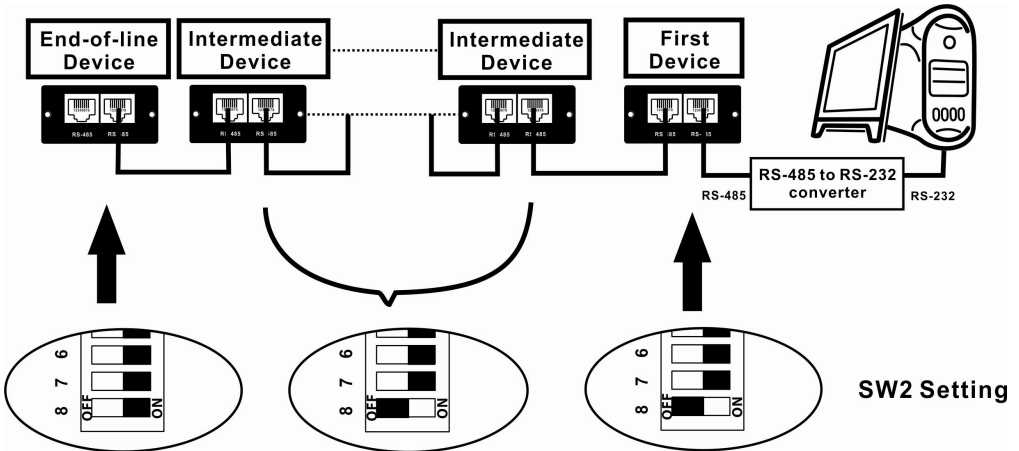

4.4 Interface Configuration

RS-485 Pin Configuration

| Pin | Function |
|-----|------------|
| 4 | RS-485 - B |
| 5 | RS-485 - A |
| 8 | GND |

4.5 Connection

First, please use one RS485 to RS 232 converter or RS-485 to Modbus/TCP converter as media converter between Modbus card and computer. Please follow below chart for wiring connection between RJ45 and media converter:

Wiring connection between RJ45 and media converter

Then, follow below diagram to connect personal computer:

Using RS-485 to RS-232 converter

Use RS-485 to Modbus/TCP converter

5. Multiple Monitoring

One modbus card only can be used in one UPS at the same time. When each UPS installed with one modbus card, up to 31 UPSs can be monitored from one computer.

SW2 Setting

End-of-line Device

| Bit # | Setting | Meaning |
|-------|---------|---------|
| # 6 | ON | Enable |
| # 7 | ON | Enable |
| # 8 | ON | Enable |

Intermediate Device

| Bit # | Setting | Meaning |
|-------|---------|---------|
| # 6 | ON | Enable |
| # 7 | ON | Enable |
| # 8 | OFF | Disable |