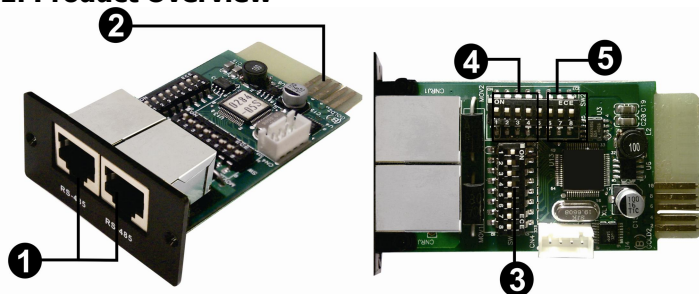

Special Precautions

- If the card must be stored prior to installation; storage must be in a dry place
- The admissible storage temperature range is from -10°C to +70°C.

1. Product Overview

- ❶ RS-485 port
- ❷ Golden finger
- ❸ Address switch
- ❹ Communication setting
- ❺ Resistance switch

2. Product Introduction

The Modbus card provides UPS and PV inverter systems with the functionality of communication with PCs through MODBUS protocol:

- Implements MODBUS RTU protocol
- Provides MODBUS functions including read Holding Registers and write Registers.
- Provides RS485 interface
- Provides surge protection

3. Installation and Operation

Follow below steps to install and use this modbus card:

1. Configure Modbus ID (Refer to section 4.1 for the details)
2. Configure communication format (Refer to section 4.2 for the details)
3. Insert this modbus card into intelligent slot
4. Connect modbus card to computer with RJ45 cable, and it is not necessary to turn the UPS or PV inverter off. (Refer to section 4.5 for the details)

4. Configuration

4.1 Machine ID Configuration

There are eight bits to present ID of each card. Use SW1 to set machine ID. From left to right, it's 8 to 1. As shown, when the switch is pushed down, the bit is set to "one". Otherwise, the bit is set as zero. The ID of modbus card is set to 0x01 as chart. Please check appendix for detailed ID no. and SW1 setting.