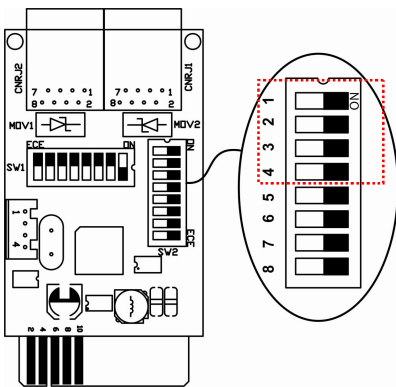

4.2 Communication Format Configuration

Function	Bit Setting	Meaning
Baud rate	# 2 # 1	
	OFF OFF	2400bps
	OFF ON	4800bps
	ON OFF	9600bps
	ON ON	19200bps(default)
Parity check	# 4 # 3	
	OFF OFF	Even parity
	ON OFF	Odd parity
	OFF ON	No parity check 1 stop bits (Default)
	ON ON	No parity check 2 stop bits