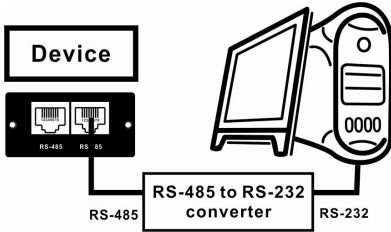

4.3 RS-485 Resistance Configuration

| Function | Bit # | Setting | Meaning |
|----------------------|-------|---------|------------------|
| Push up resistance | # 6 | ON | Enable (Default) |
| | | OFF | Disable |
| Push down resistance | # 7 | ON | Enable (Default) |
| | | OFF | Disable |
| Terminate resistance | # 8 | ON | Enable (Default) |
| | | OFF | Disable |

4.4 Interface Configuration

RS-485 Pin Configuration

| Pin | Function |
|-----|------------|
| 4 | RS-485 - B |
| 5 | RS-485 - A |
| 8 | GND |

4.5 Connection

First, please use one RS485 to RS 232 converter or RS-485 to Modbus/TCP converter as media converter between Modbus card and computer. Please follow below chart for wiring connection between RJ45 and media converter:

Wiring connection between RJ45 and media converter

Then, follow below diagram to connect personal computer:

Using RS-485 to RS-232 converter

Use RS-485 to Modbus/TCP converter

5. Multiple Monitoring

One modbus card only can be used in one UPS at the same time. When each UPS installed with one modbus card, up to 31 UPSs can be monitored from one computer.