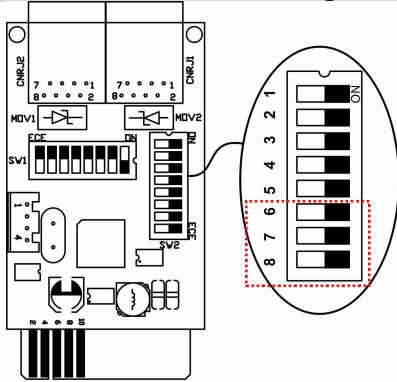

Special Precautions

- If the card must be stored prior to installation; storage must be in a dry place
- The admissible storage temperature range is from -10°C to +70°C.

1. Product Overview

- ❶ RS-485 port
- ❷ Golden finger
- ❸ Address switch
- ❹ Communication setting
- ❺ Resistance switch

3. Installation and Operation

Follow below steps to install and use this modbus card:

1. Configure Modbus ID (Refer to section 4.1 for the details)
2. Configure communication format (Refer to section 4.2 for the details)
3. Insert this modbus card into intelligent slot
4. Connect modbus card to computer with RJ45 cable, and it is not necessary to turn the UPS or PV inverter off. (Refer to section 4.5 for the details)

4. Configuration

4.1 Machine ID Configuration

There are eight bits to present ID of each card. Use SW1 to set machine ID. From left to right, it's 8 to 1. As shown, when the switch is pushed down, the bit is set to "one". Otherwise, the bit is set as zero. The ID of modbus card is set to 0x01 as chart. Please check appendix for detailed ID no. and SW1 setting.

4.3 RS-485 Resistance Configuration

| Function | Bit # | Setting | Meaning |
|----------------------|-------|---------|------------------|
| Push up resistance | # 6 | ON | Enable (Default) |
| | | OFF | Disable |
| Push down resistance | # 7 | ON | Enable (Default) |
| | | OFF | Disable |
| Terminate resistance | # 8 | ON | Enable (Default) |
| | | OFF | Disable |